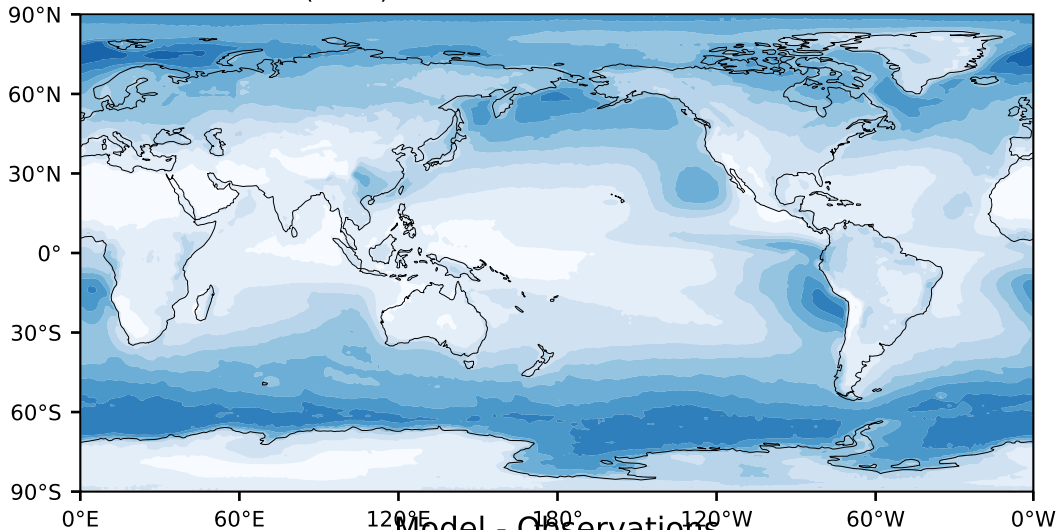

MODIS Simulator (None)

%

Max 83.17
Mean 27.17
Min 0.21

Model - Observations