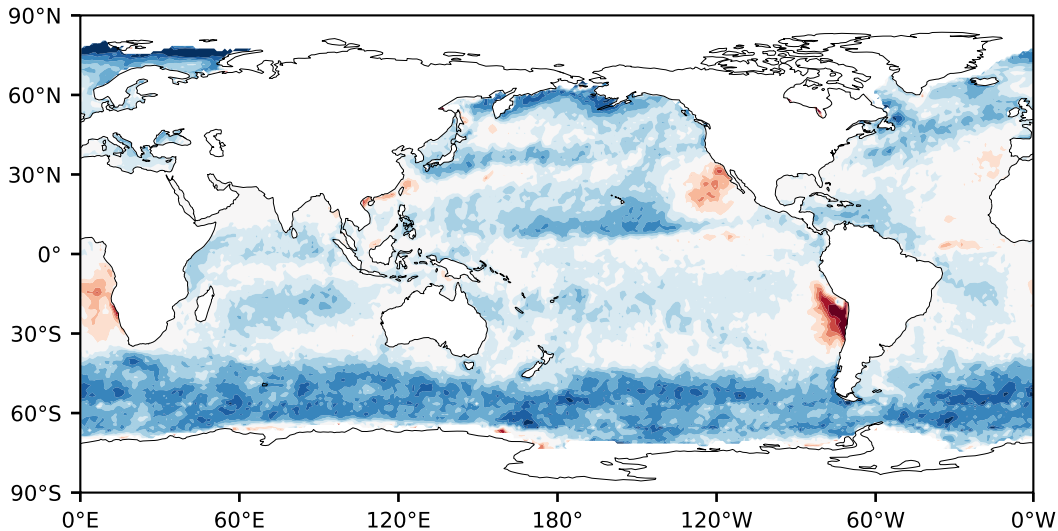

Model - Observations

Max 61.13
Mean 7.89
Min -55.32

RMSE 11.29
CORR 0.88