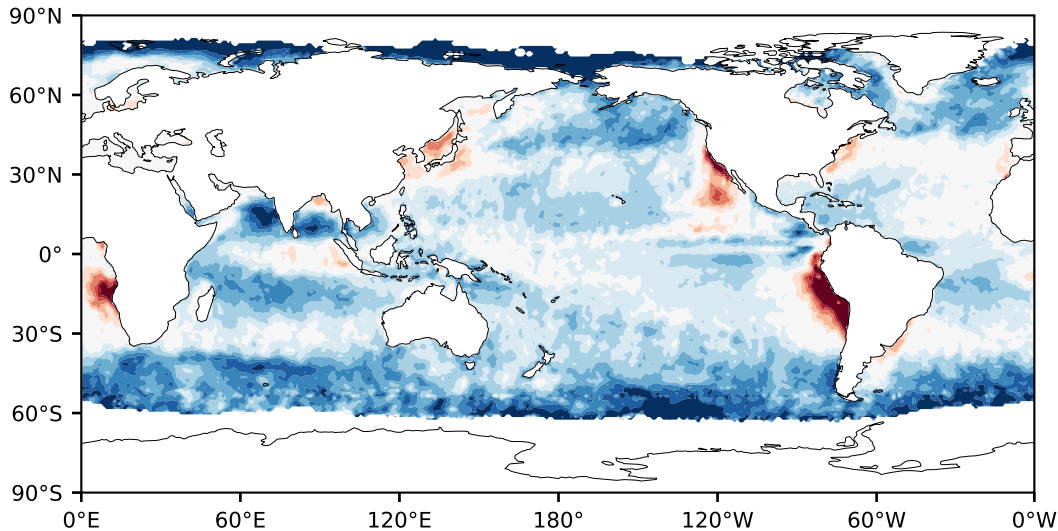

Model - Observations

Max 70.75
Mean 9.69
Min -83.56

RMSE 14.56
CORR 0.76