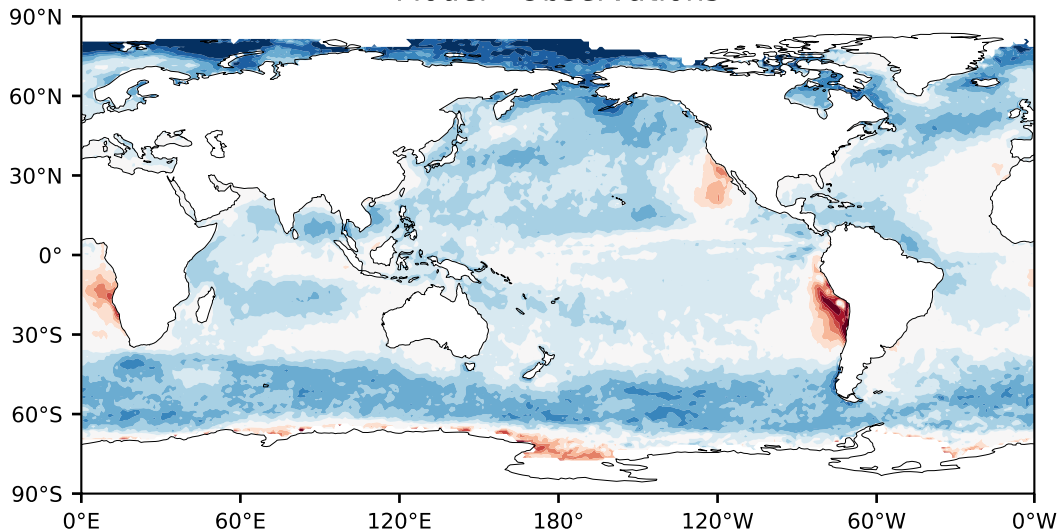

Model - Observations

Max 56.36
Mean 8.07
Min -67.21

RMSE 10.84
CORR 0.89