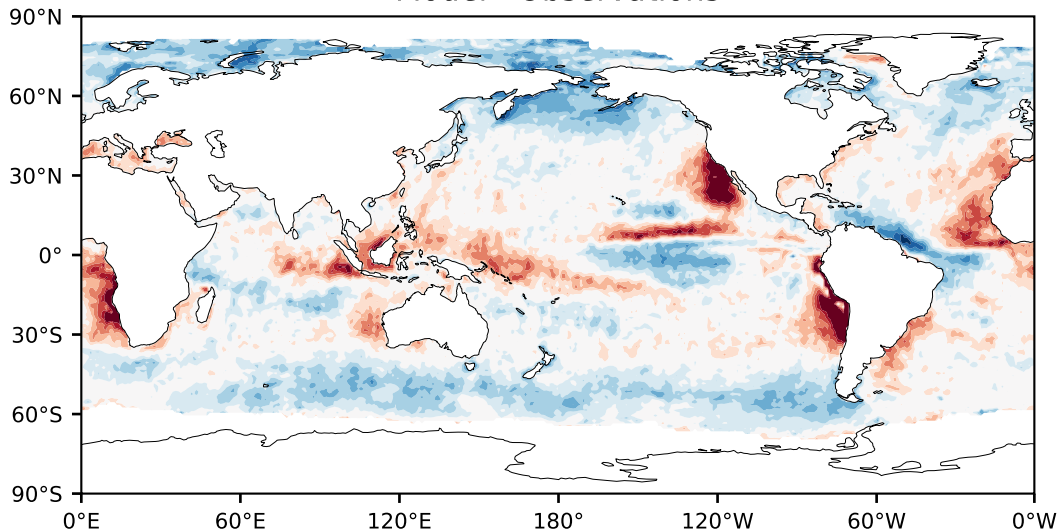

Model - Observations

Max 39.55
Mean 0.09
Min -80.83

RMSE 10.29
CORR 0.89