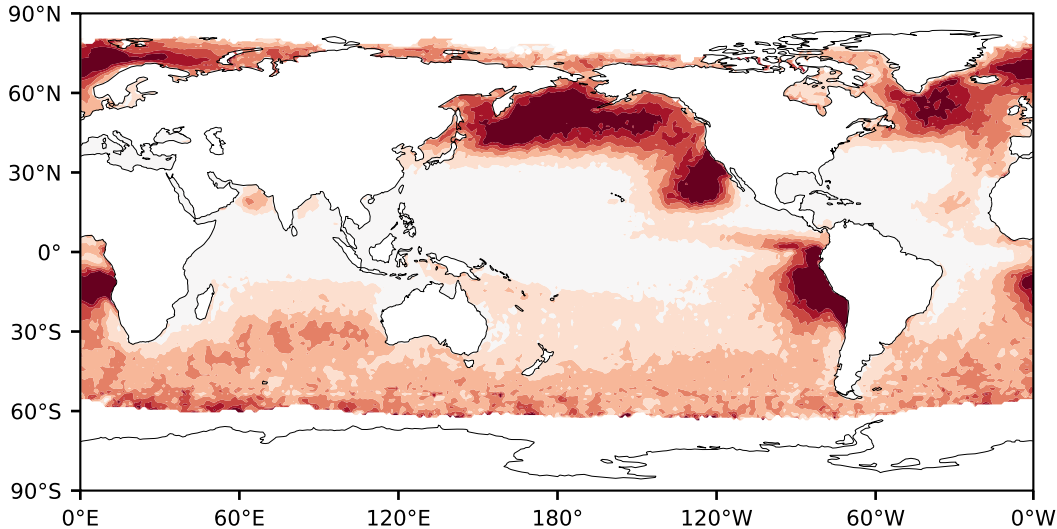

# Model - Observations

Max 0.00  
Mean -10.19  
Min -82.49

RMSE 13.67  
CORR nan