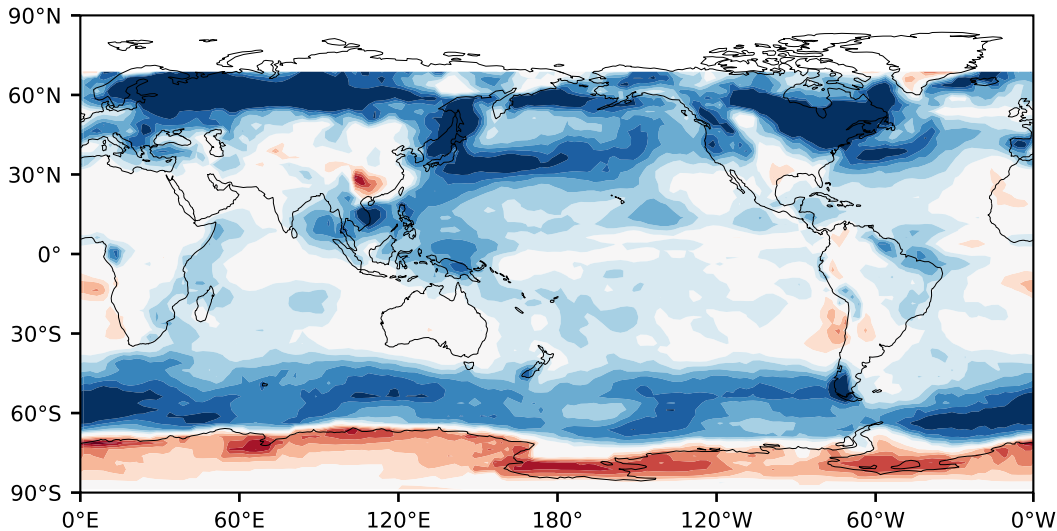

# Model - Observations

Max 59.49  
Mean 10.28  
Min -34.17

RMSE 15.67  
CORR 0.77