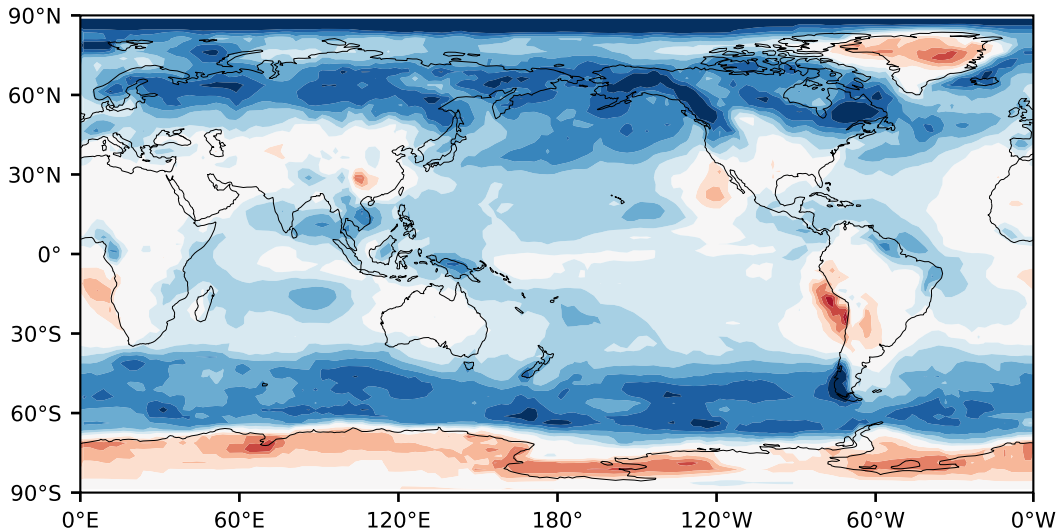

Model - Observations

Max 48.68
Mean 10.13
Min -30.84

RMSE 13.88
CORR 0.83