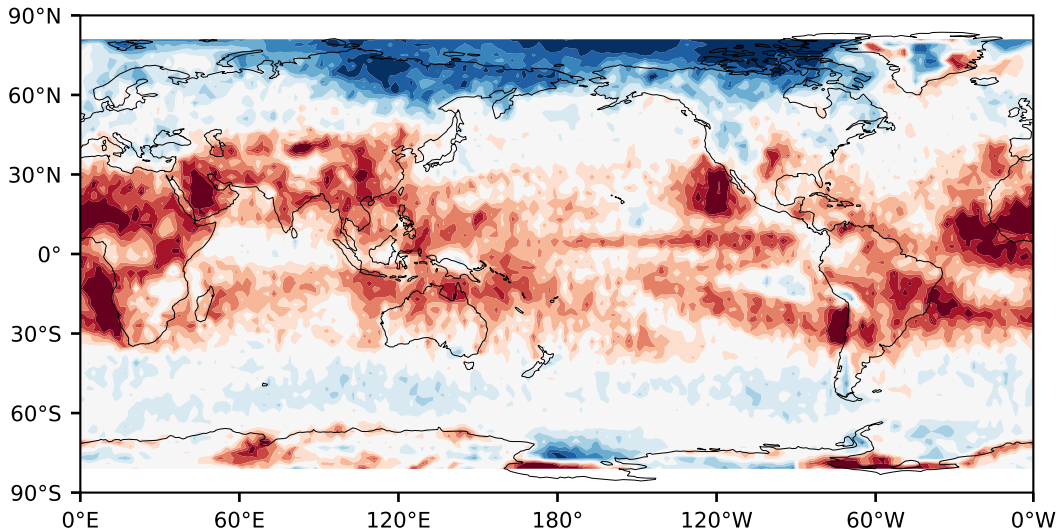

Model - Observations

Max 46.03
Mean -6.74
Min -56.59

RMSE 14.43
CORR 0.82