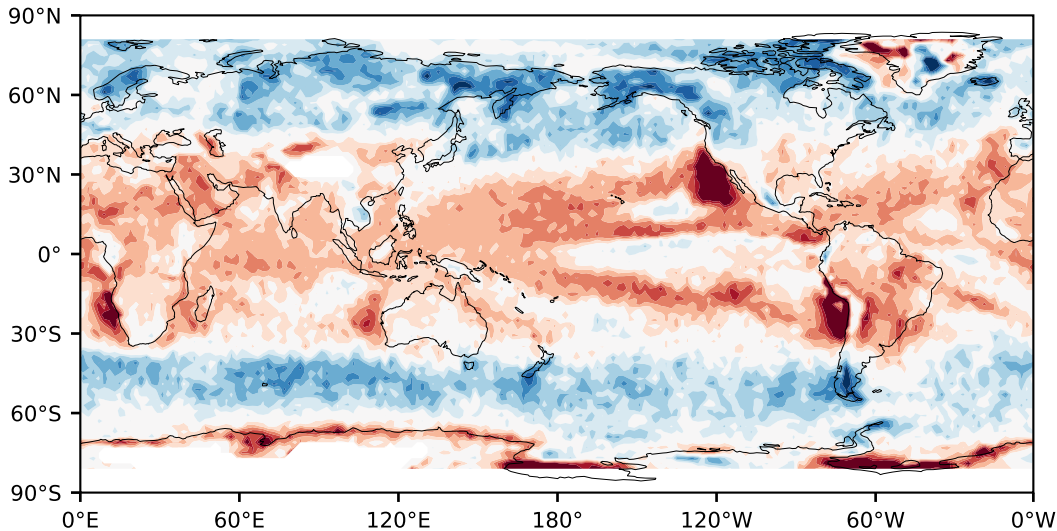

Model - Observations

Max 46.10
Mean -3.13
Min -69.74

RMSE 12.09
CORR 0.90