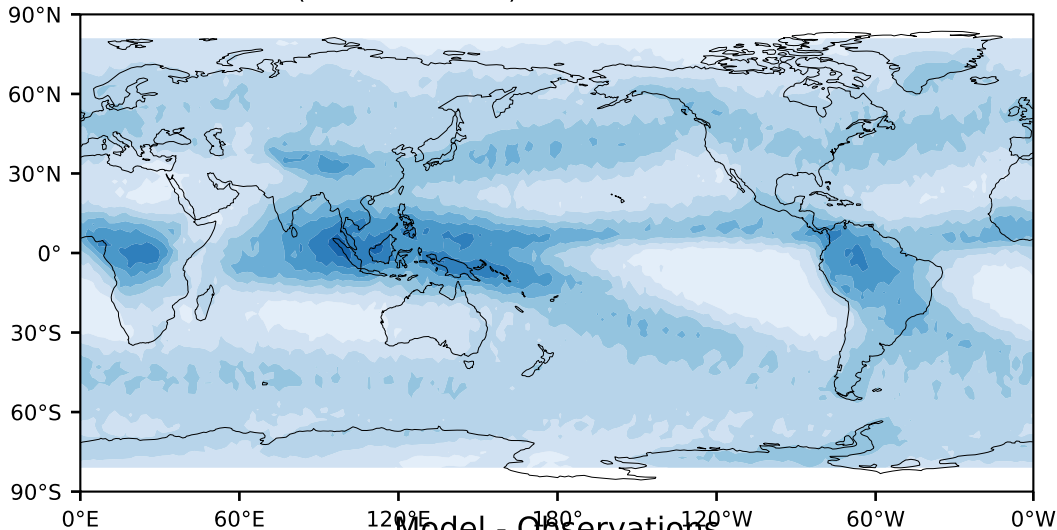

CALIPSO-GOCCP (200701-201001)

%

Max 82.25  
Mean 32.04  
Min 4.98

Model - Observations

95.0  
85.0  
75.0  
65.0  
55.0  
45.0  
35.0  
25.0  
15.0  
5.0