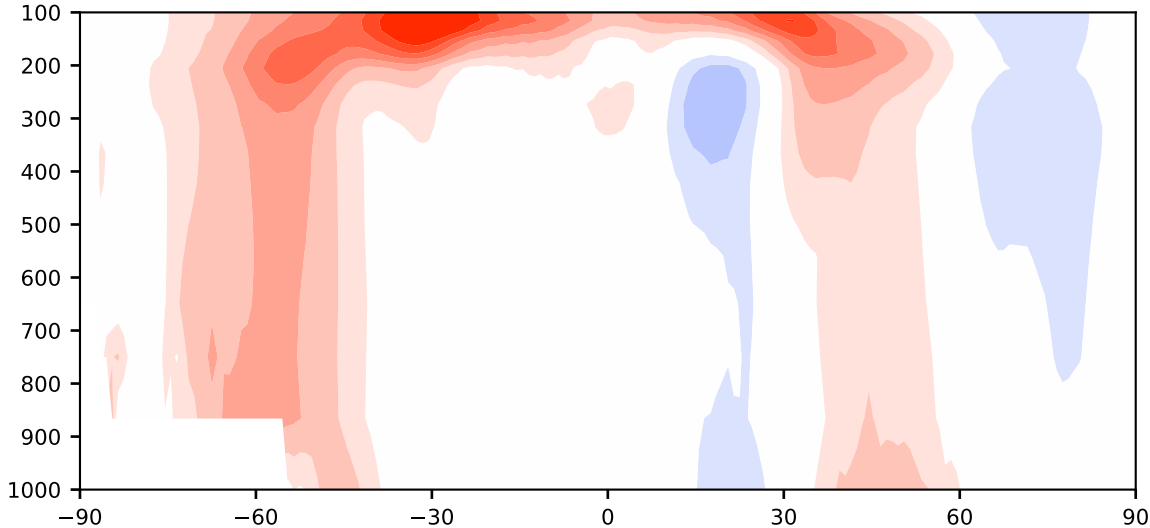

Model - Observations

Max 9.27
Mean 0.79
Min -3.00

RMSE 2.70
CORR 0.99