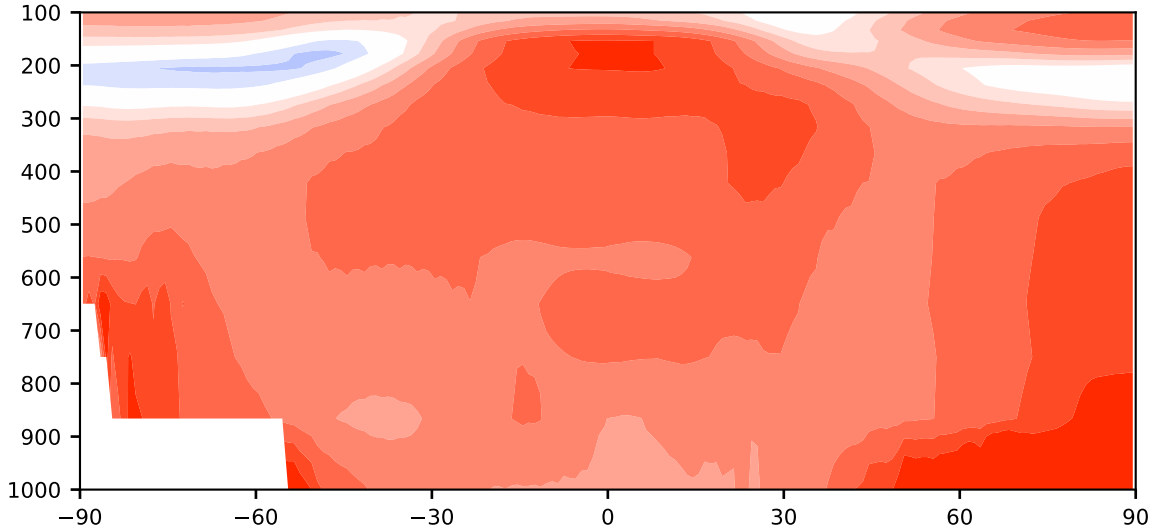

# Model - Observations

Max 12.90  
Mean 4.79  
Min -2.33

RMSE 4.76  
CORR 1.00