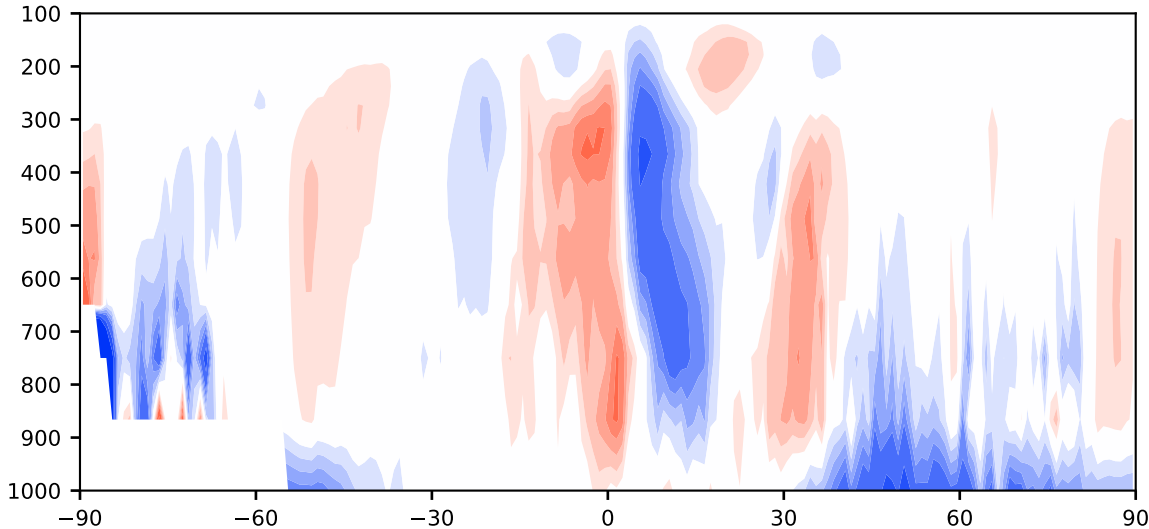

Model - Observations

Max 16.88
Mean -0.55
Min -88.39

RMSE 3.79
CORR 0.92