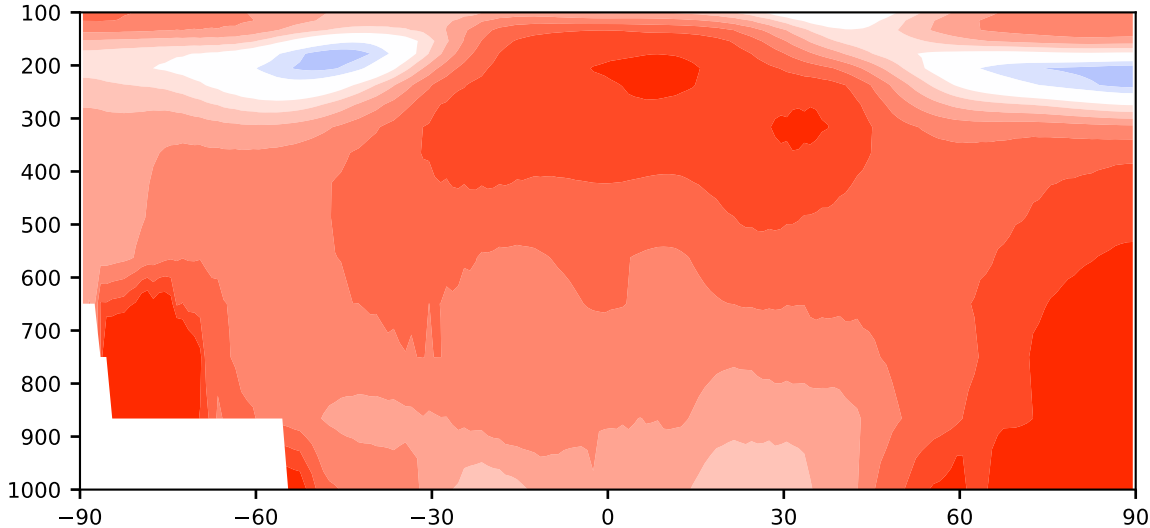

Model - Observations

Max 11.36
Mean 4.92
Min -2.67

RMSE 4.99
CORR 1.00