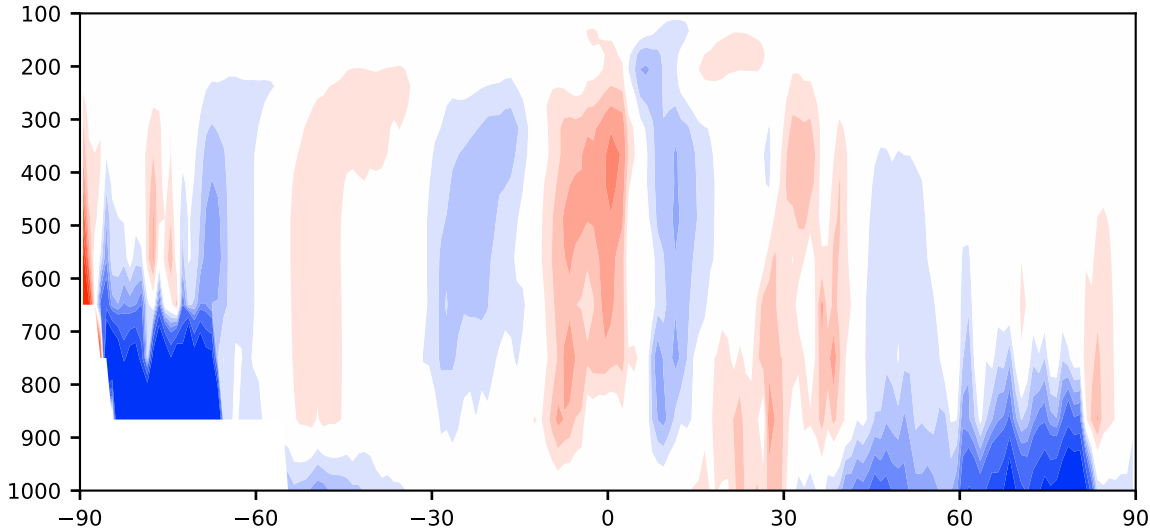

# Model - Observations

Max 32.87  
Mean -1.55  
Min -103.98

RMSE 4.60  
CORR 0.88