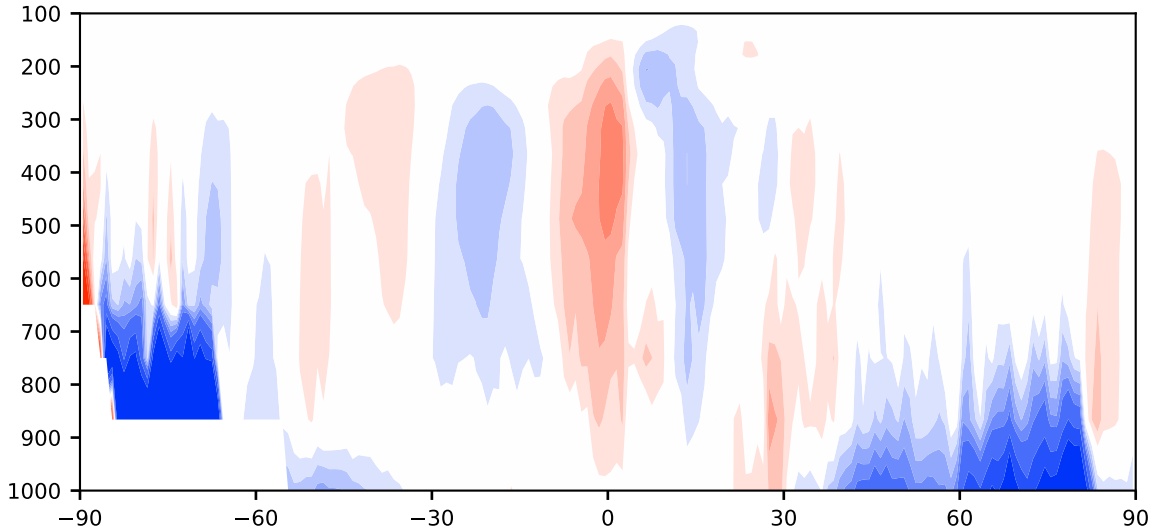

Model - Observations

Max 31.50
Mean -1.41
Min -88.77