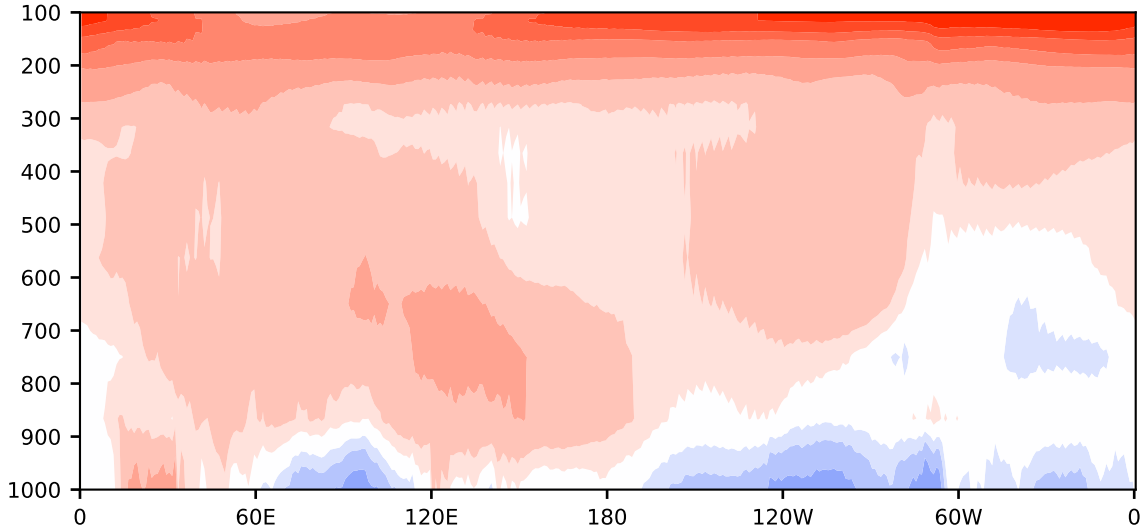

Model - Observations

Max 5.88
Mean 0.72
Min -1.97

RMSE 2.10
CORR 0.98