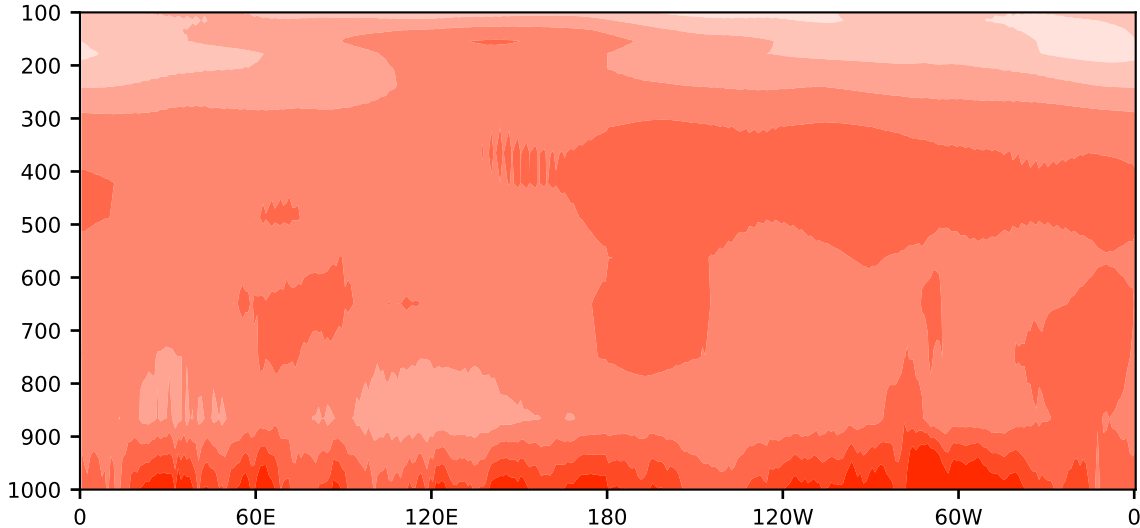

Model - Observations

Max 11.52
Mean 4.76
Min 1.60

RMSE 4.37
CORR 1.00