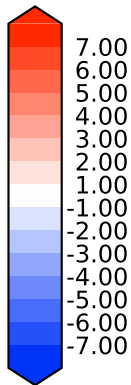

Model - Observations

Max 11.52
Mean 4.76
Min 1.60

RMSE 4.37
CORR 1.00