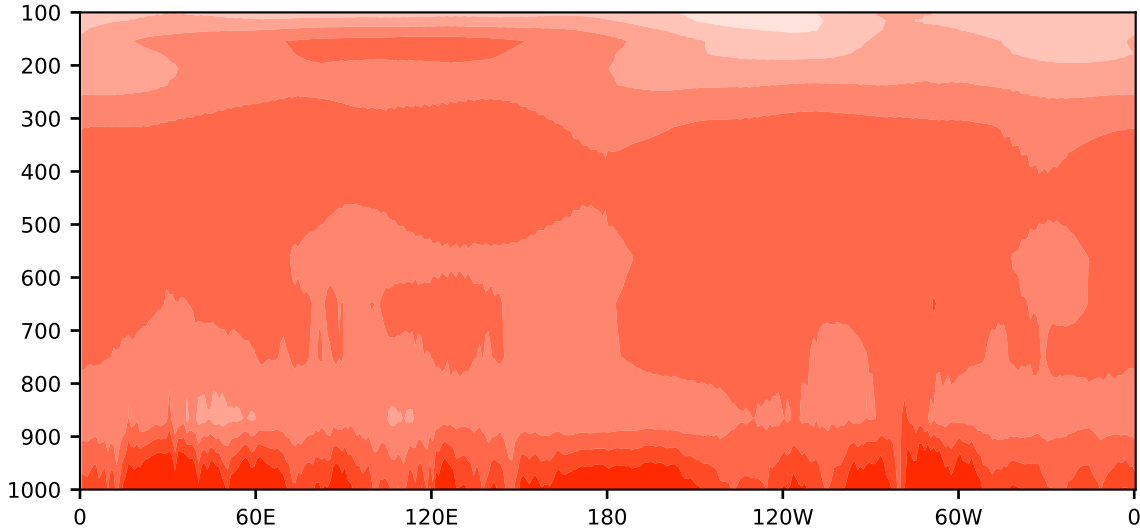

Model - Observations

Max 10.52
Mean 5.13
Min 1.51

RMSE 4.75
CORR 1.00