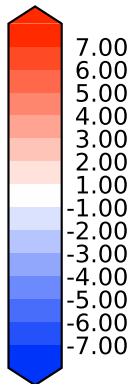

Model - Observations

Max 10.52
Mean 5.13
Min 1.51

RMSE 4.75
CORR 1.00