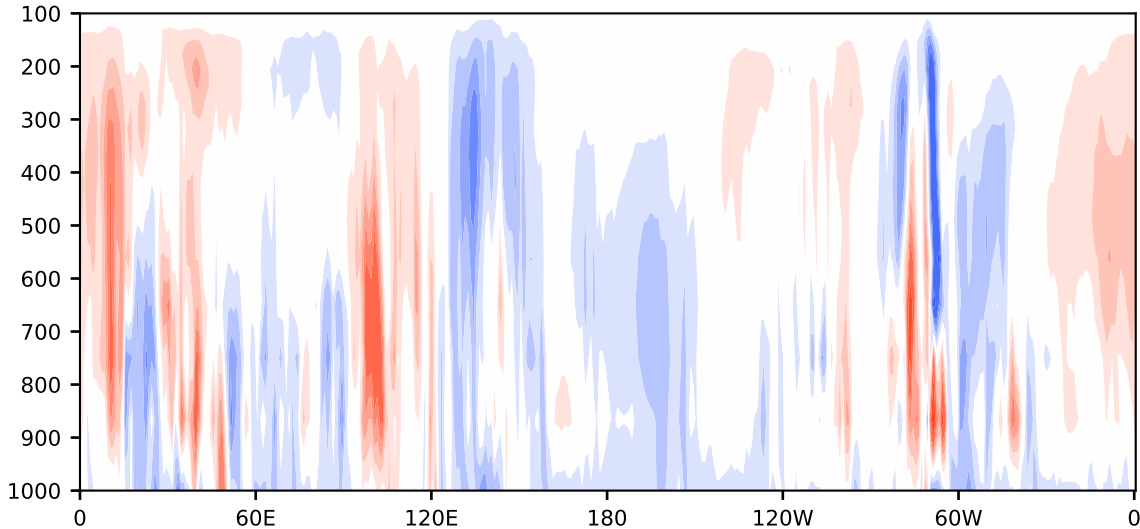

Model - Observations

Max 22.14
Mean -0.32
Min -17.48

RMSE 3.08
CORR 0.84