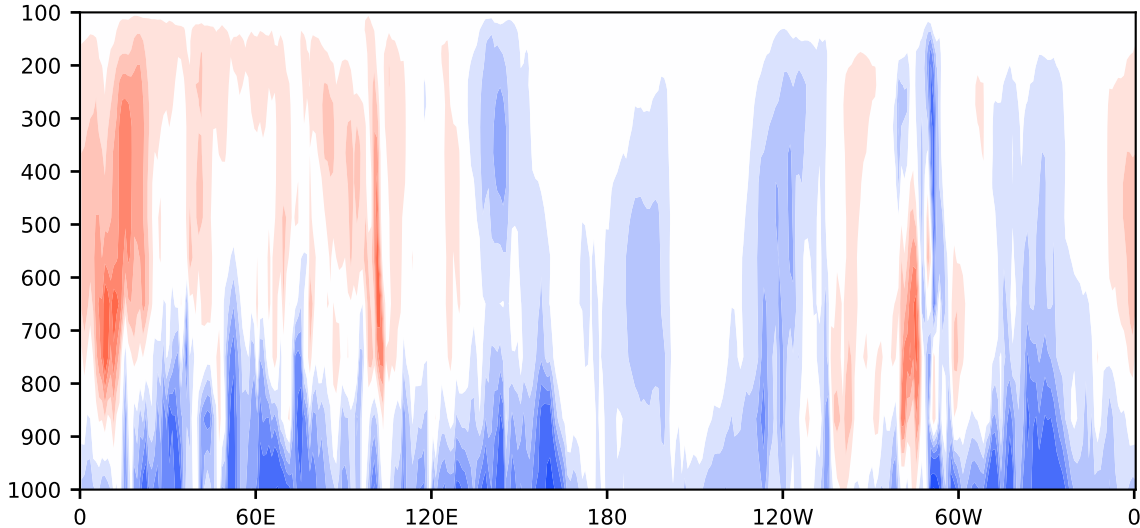

# Model - Observations

Max 12.79  
Mean -1.34  
Min -20.78

RMSE 3.32  
CORR 0.69