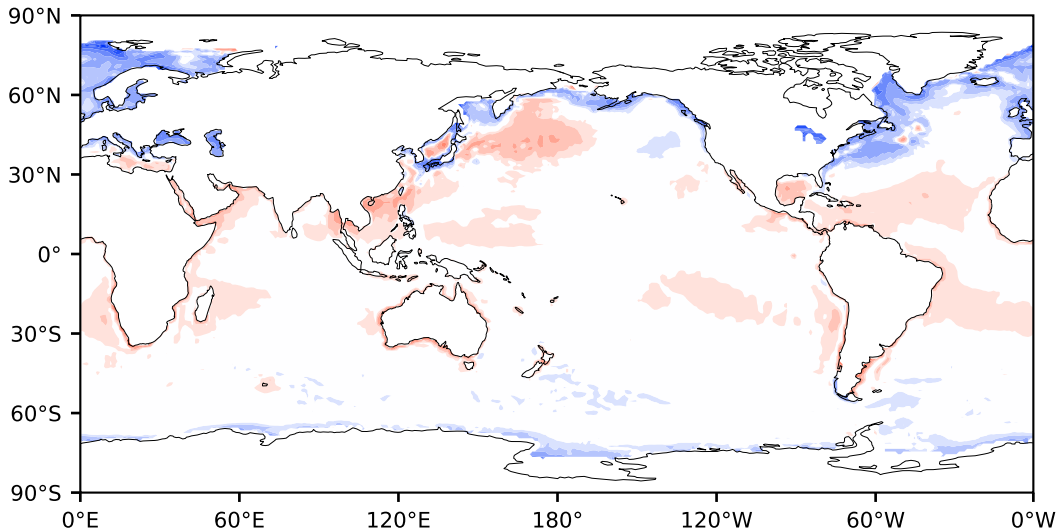

Model - Observations

Max 154.25
Mean 1.24
Min -131.79

RMSE 10.76
CORR 0.83