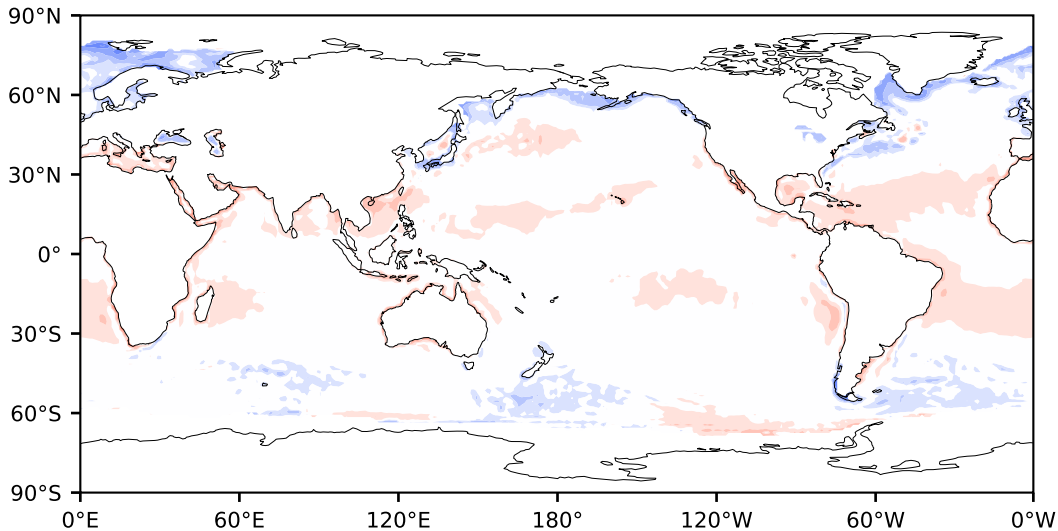

Model - Observations

Max 85.94
Mean 2.24
Min -94.96

RMSE 6.96
CORR 0.69