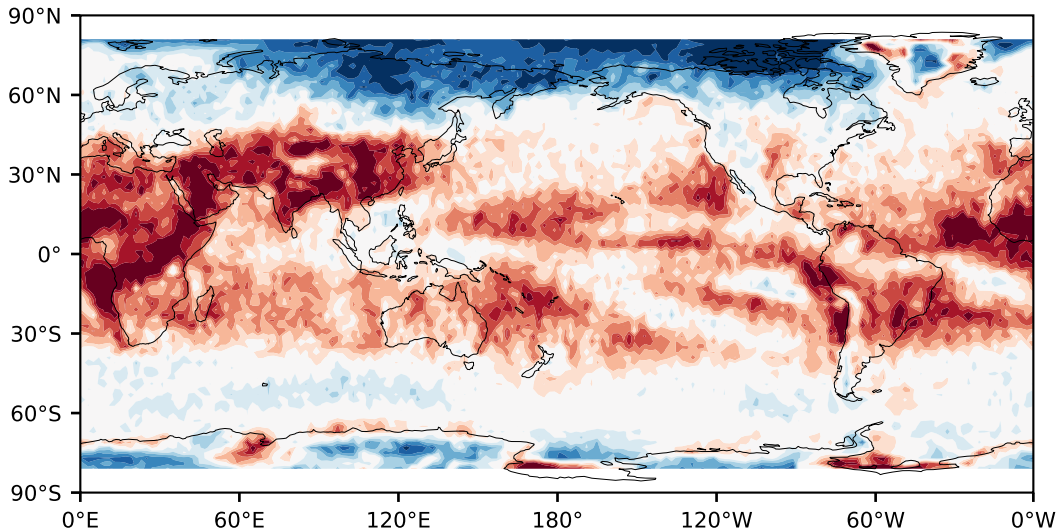

Model - Observations

Max 44.31
Mean -8.16
Min -53.02

RMSE 15.73
CORR 0.80