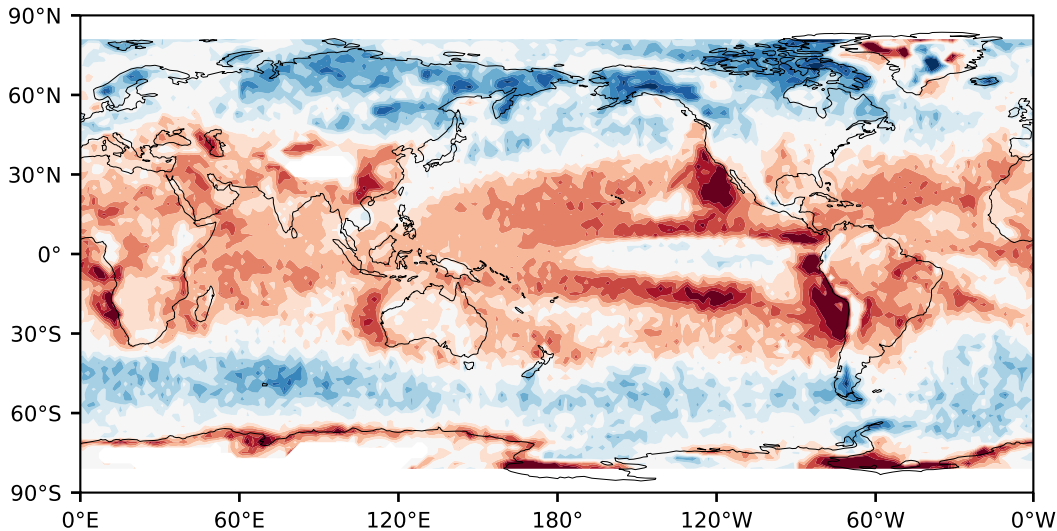

Model - Observations

Max 42.88
Mean -5.47
Min -76.49

RMSE 13.19
CORR 0.89