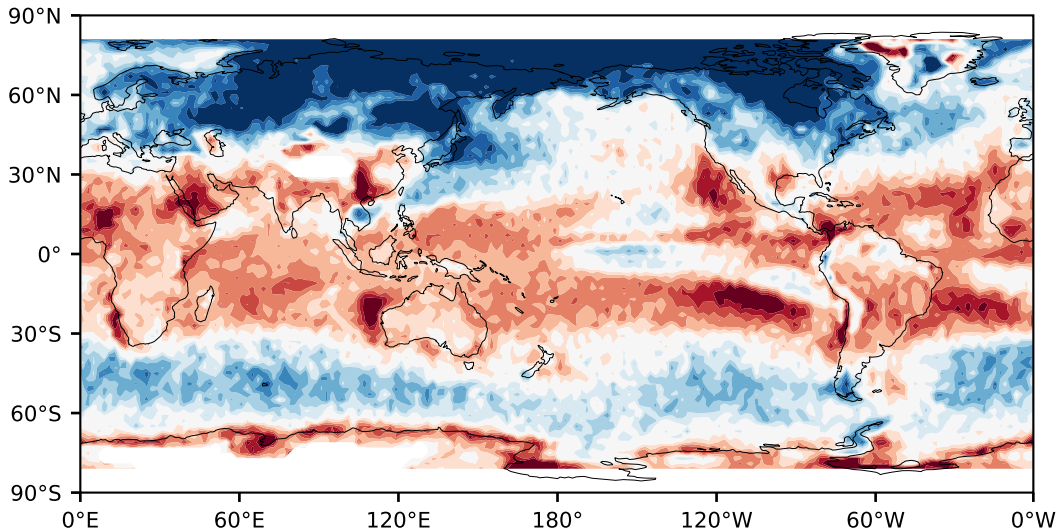

Model - Observations

Max 58.07
Mean -2.10
Min -65.82

RMSE 16.77
CORR 0.78