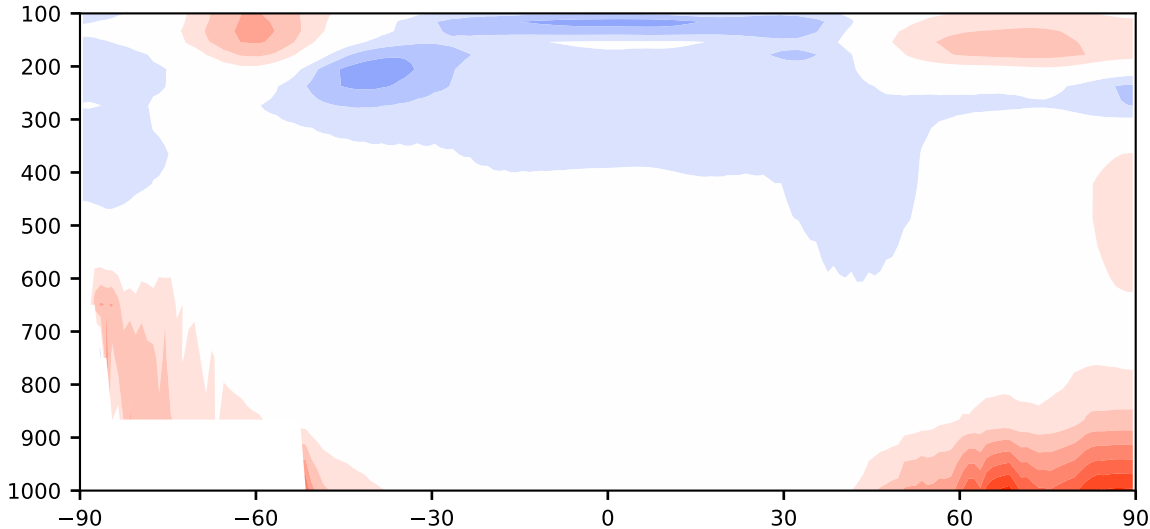

Model - Observations

Max 7.43
Mean -0.03
Min -3.63

RMSE 1.45
CORR 1.00