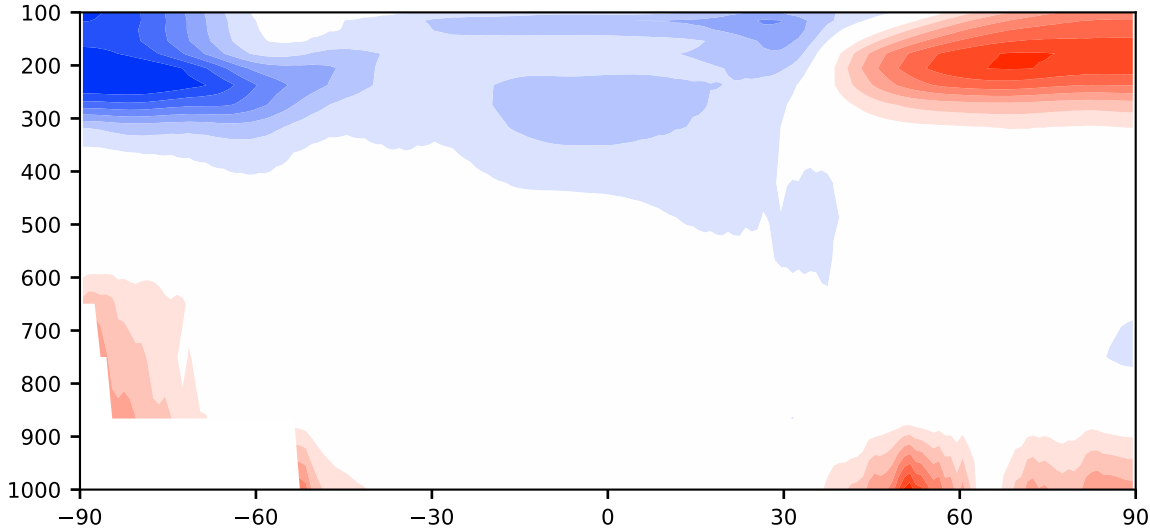

Model - Observations

Max 7.76
Mean -0.24
Min -8.18

RMSE 2.11
CORR 1.00