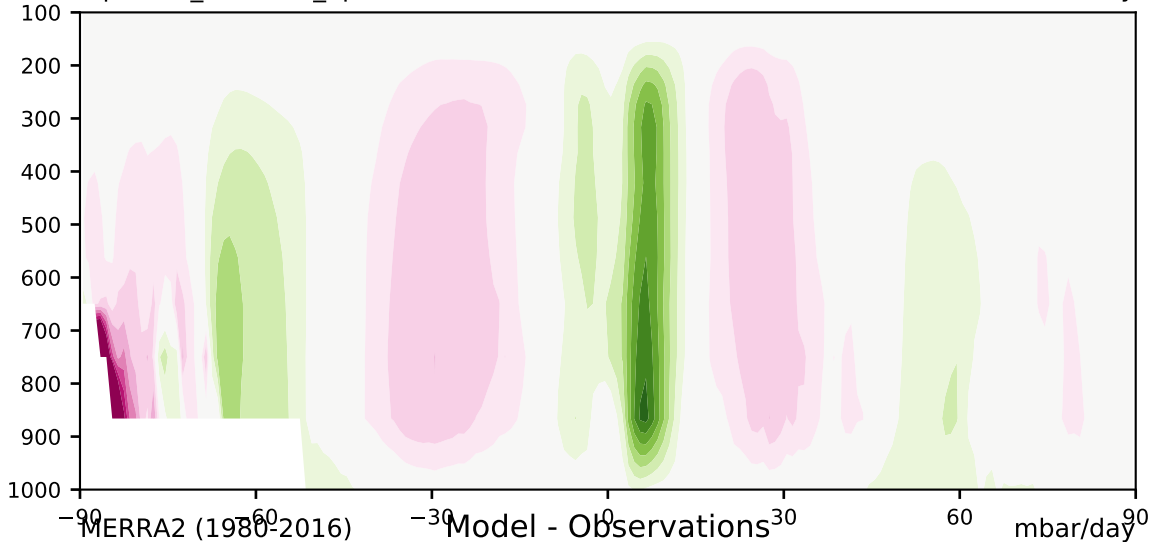

alpha3.0_min10nc_dp1=0.01 (2-6)

mbar/day

Max 158.43
Mean 0.38
Min -36.80

35.0
30.0
25.0
20.0
15.0
10.0
5.0
-5.0
-10.0
-15.0
-20.0
-25.0
-30.0
-35.0