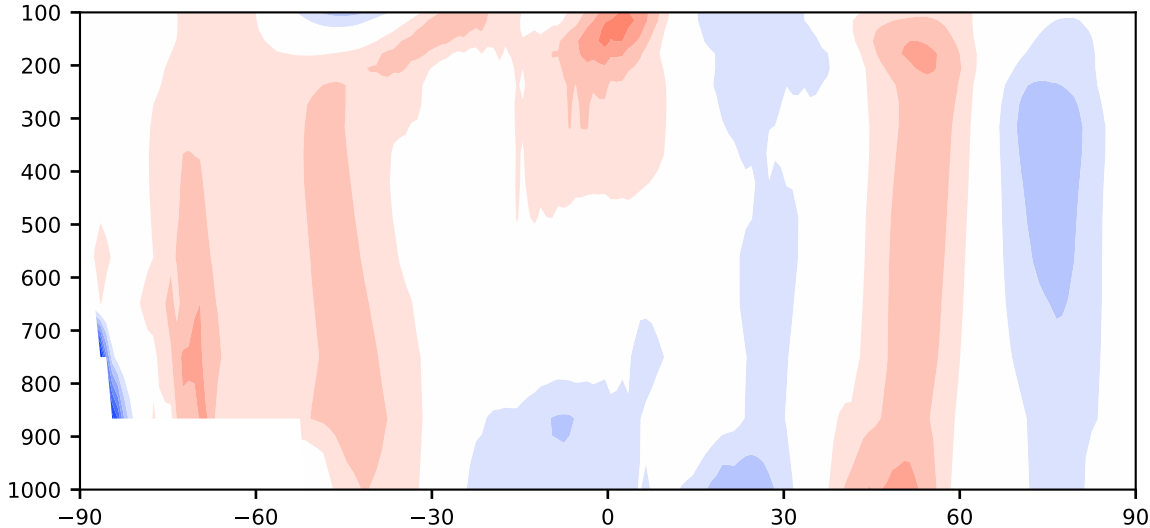

Model - Observations

Max 4.47
Mean 0.40
Min -8.65

RMSE 1.52
CORR 0.99