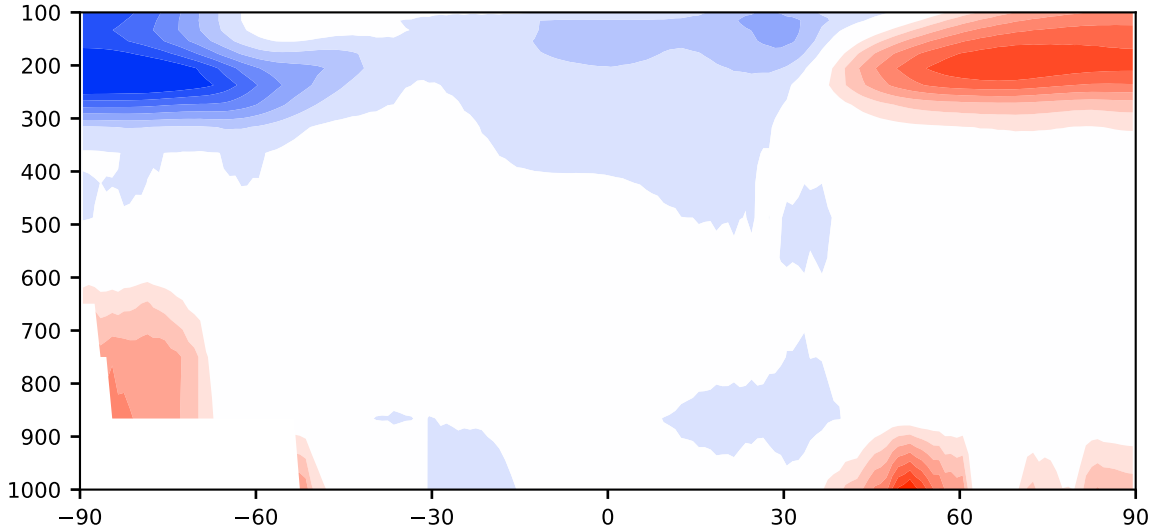

Model - Observations

Max 8.16
Mean -0.30
Min -8.45

RMSE 1.99
CORR 1.00