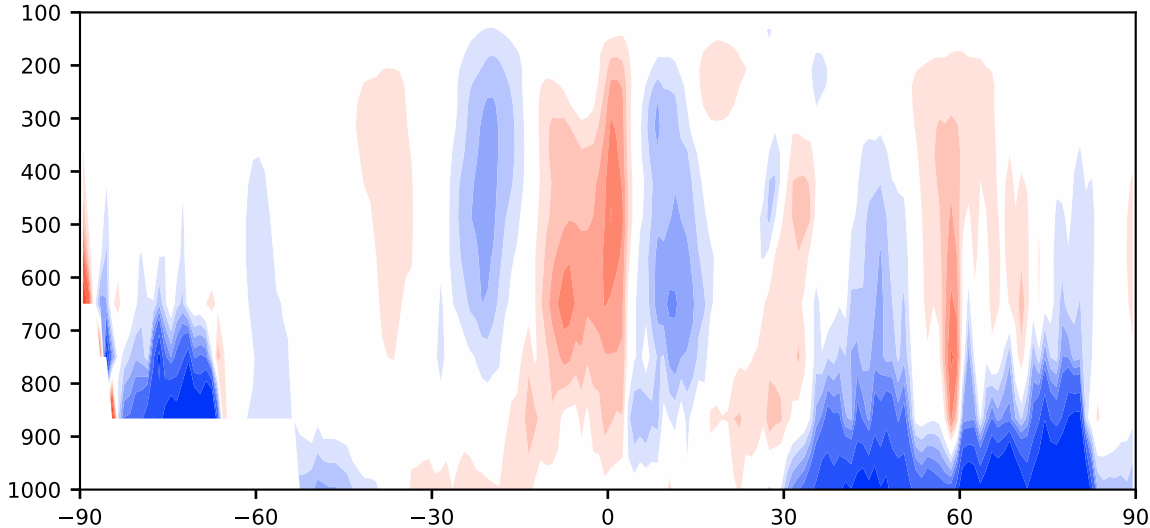

Model - Observations

Max 23.41
Mean -1.47
Min -50.89