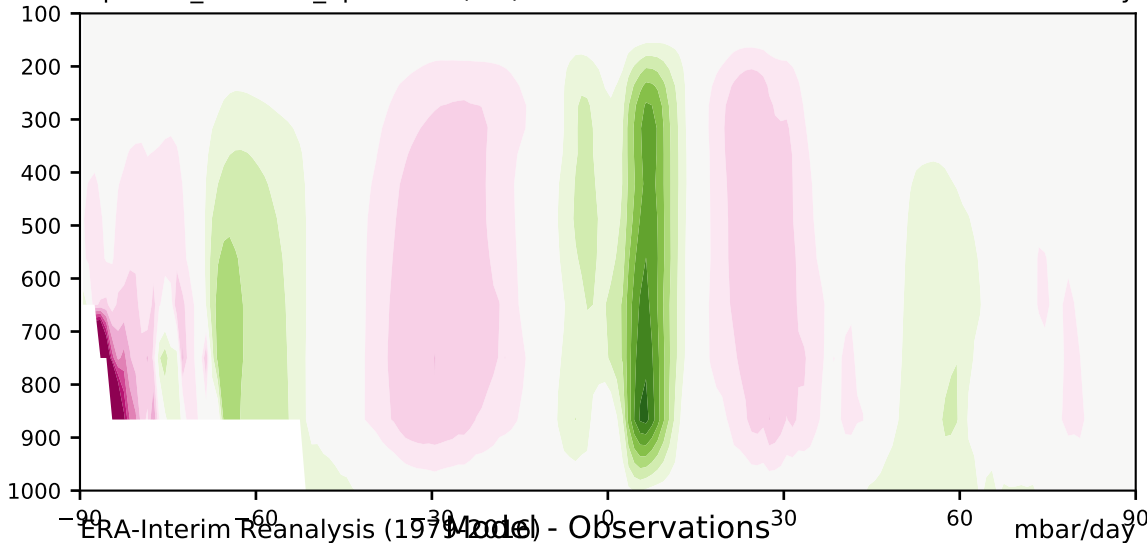

alpha3.0_min10nc_dp1=0.01 (2-6)

mbar/day

Max 158.43
Mean 0.38
Min -36.80

35.0
30.0
25.0
20.0
15.0
10.0
5.0
-5.0
-10.0
-15.0
-20.0
-25.0
-30.0
-35.0