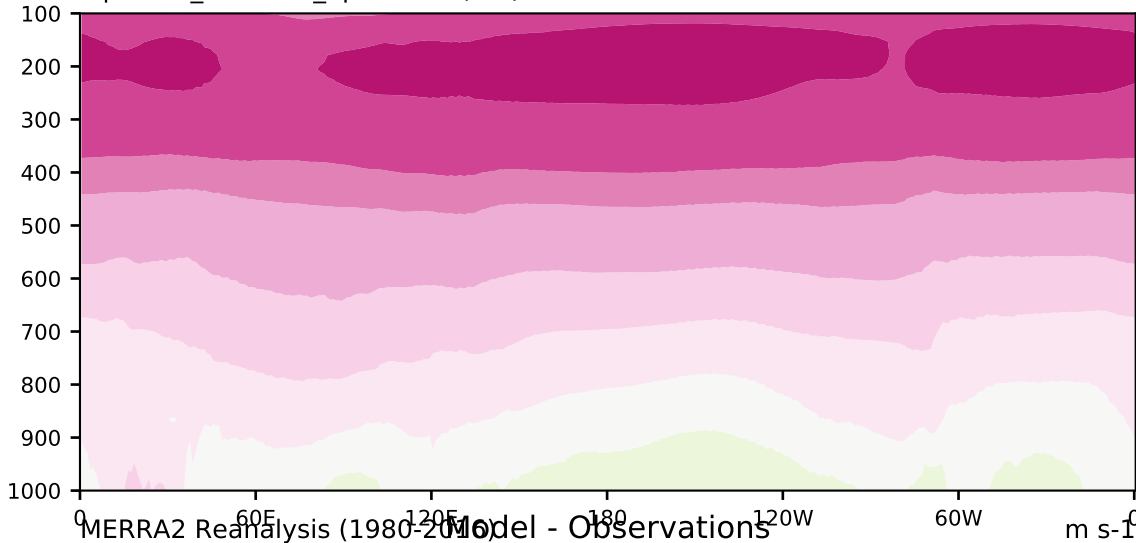

alpha3.0\_min10nc\_dp1=0.01 (2-6)

m/s

Max 18.35  
Mean 6.37  
Min -2.93

20.0  
15.0  
10.0  
8.0  
5.0  
3.0  
1.0  
-1.0  
-3.0  
-5.0  
-8.0  
-10.0  
-15.0  
-20.0