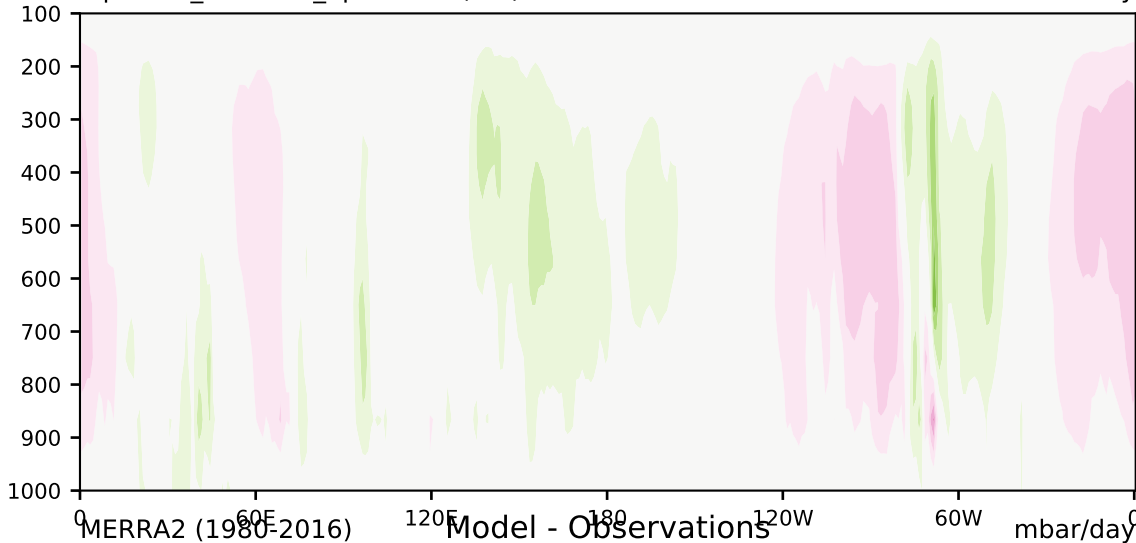

alpha3.0\_min10nc\_dp1=0.01 (2-6)

mbar/day

Max 21.11  
Mean -0.25  
Min -24.83

35.0  
30.0  
25.0  
20.0  
15.0  
10.0  
5.0  
-5.0  
-10.0  
-15.0  
-20.0  
-25.0  
-30.0  
-35.0