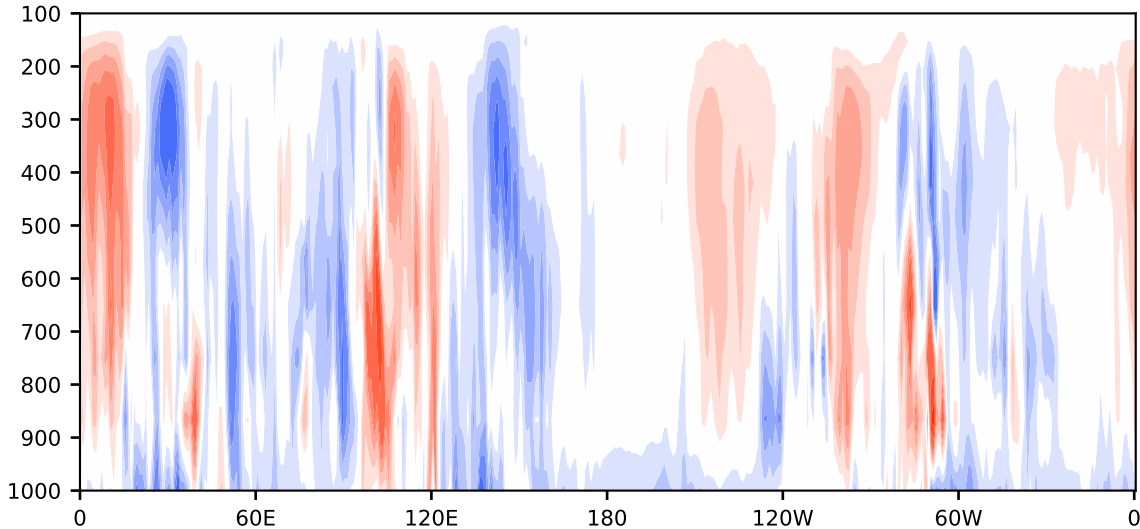

Model - Observations

Max 23.78
Mean -0.38
Min -14.42

RMSE 3.55
CORR 0.86