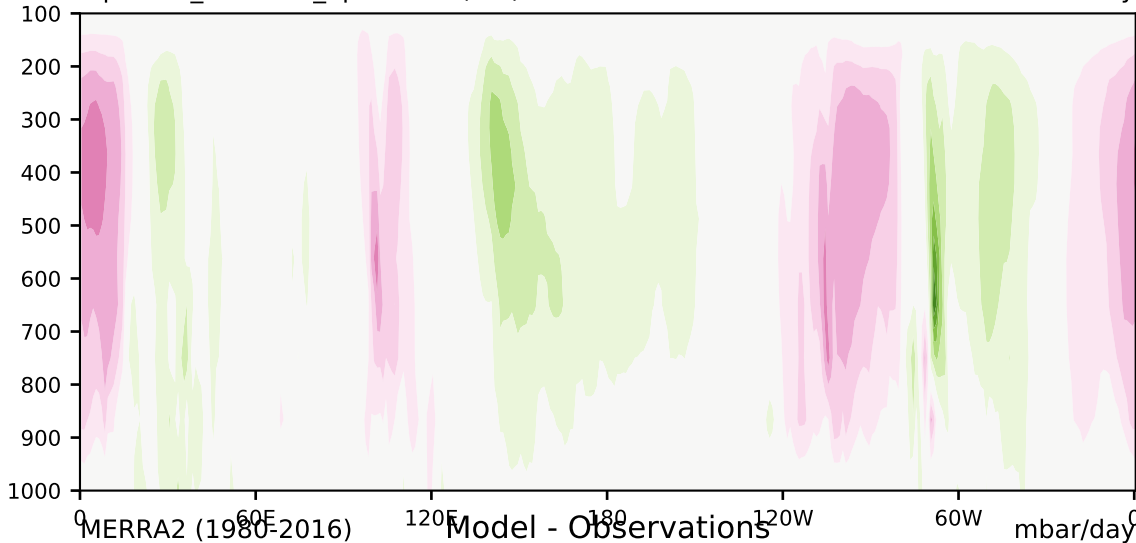

alpha3.0_min10nc_dp1=0.01 (2-6)

mbar/day

Max 23.89
Mean -0.24
Min -34.96

35.0
30.0
25.0
20.0
15.0
10.0
5.0
-5.0
-10.0
-15.0
-20.0
-25.0
-30.0
-35.0