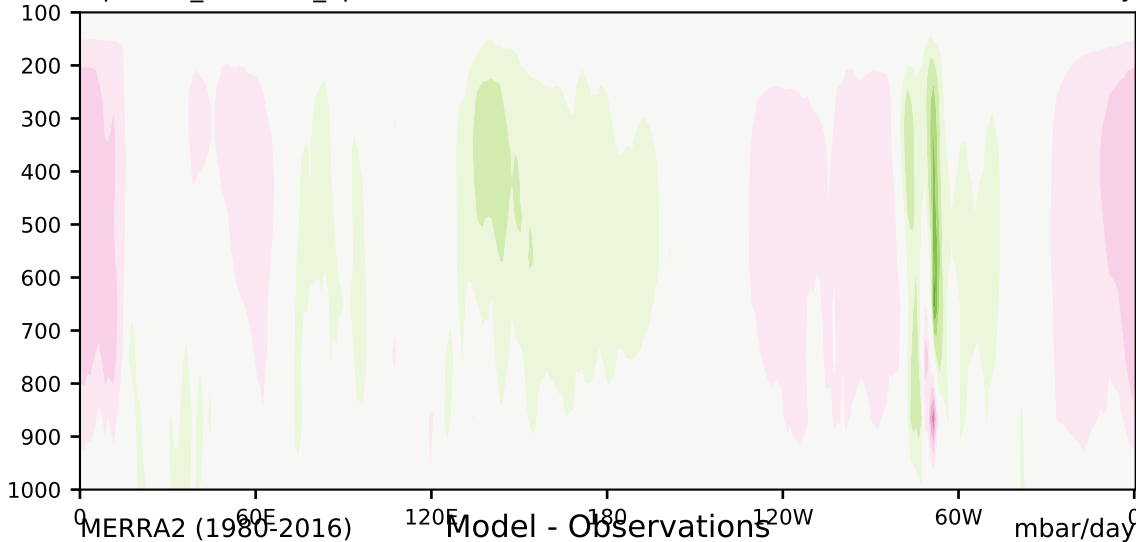

alpha3.0_min10nc_dp1=0.01 (2-6)

mbar/day

Max 24.36
Mean -0.25
Min -28.64

35.0
30.0
25.0
20.0
15.0
10.0
5.0
-5.0
-10.0
-15.0
-20.0
-25.0
-30.0
-35.0