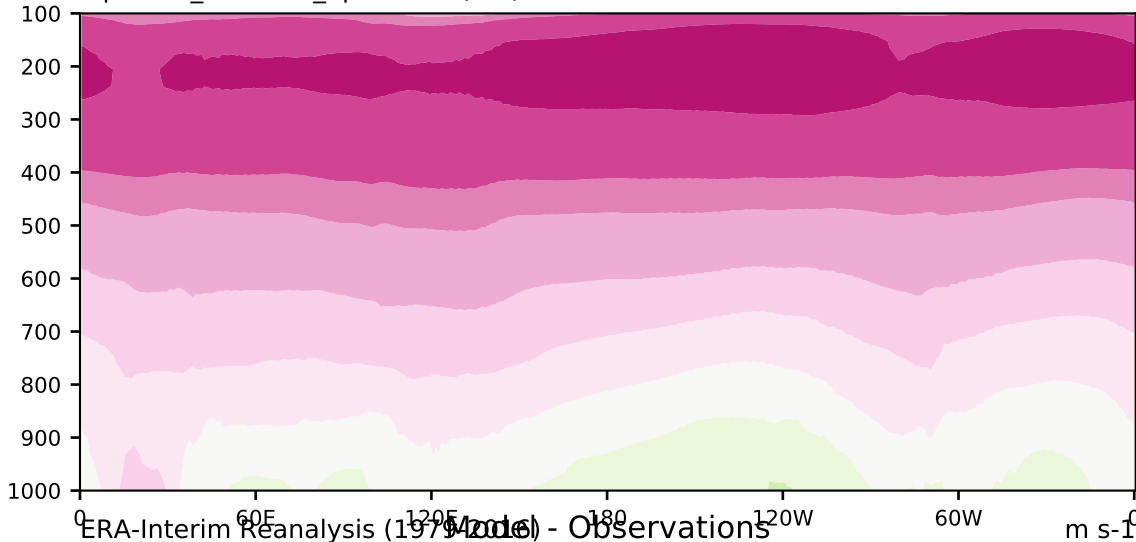

alpha3.0\_min10nc\_dp1=0.01 (2-6)

m/s

Max 18.90  
Mean 6.57  
Min -3.33

20.0  
15.0  
10.0  
8.0  
5.0  
3.0  
1.0  
-1.0  
-3.0  
-5.0  
-8.0  
-10.0  
-15.0  
-20.0