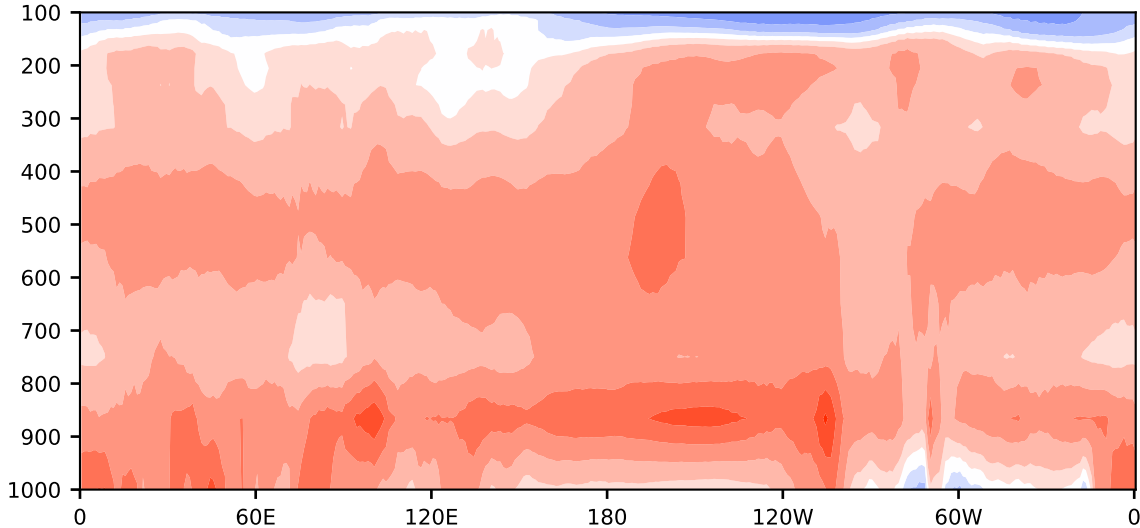

Model - Observations

Max 15.67
Mean 5.23
Min -8.95

RMSE 5.50
CORR 0.97