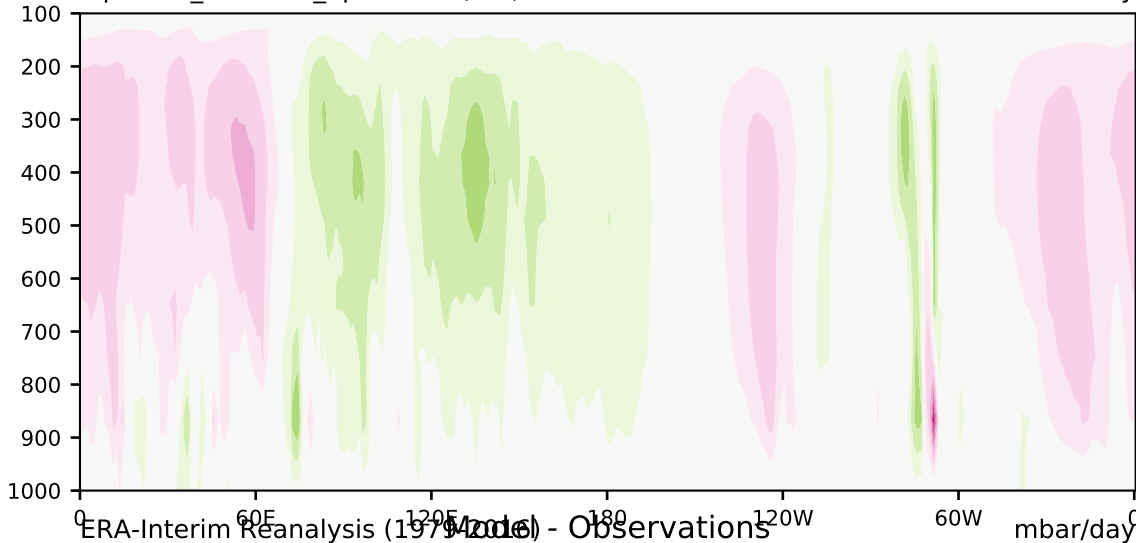

alpha3.0\_min10nc\_dp1=0.01 (2-6)

mbar/day

Max 33.92  
Mean -0.20  
Min -20.79

35.0  
30.0  
25.0  
20.0  
15.0  
10.0  
5.0  
-5.0  
-10.0  
-15.0  
-20.0  
-25.0  
-30.0  
-35.0