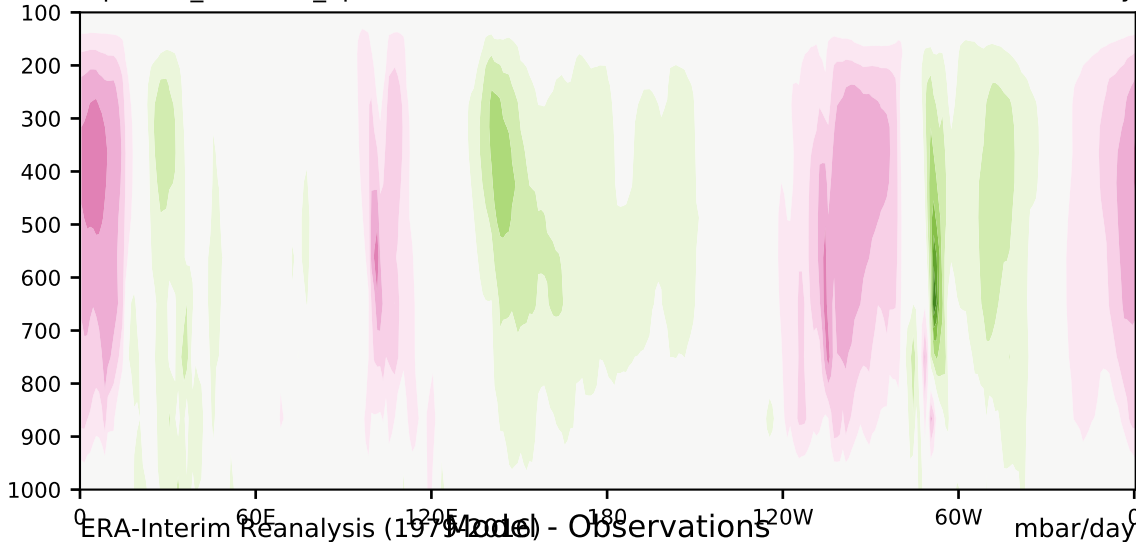

alpha3.0_min10nc_dp1=0.01 (2-6)

mbar/day

Max 23.89
Mean -0.24
Min -34.96

35.0
30.0
25.0
20.0
15.0
10.0
5.0
-5.0
-10.0
-15.0
-20.0
-25.0
-30.0
-35.0