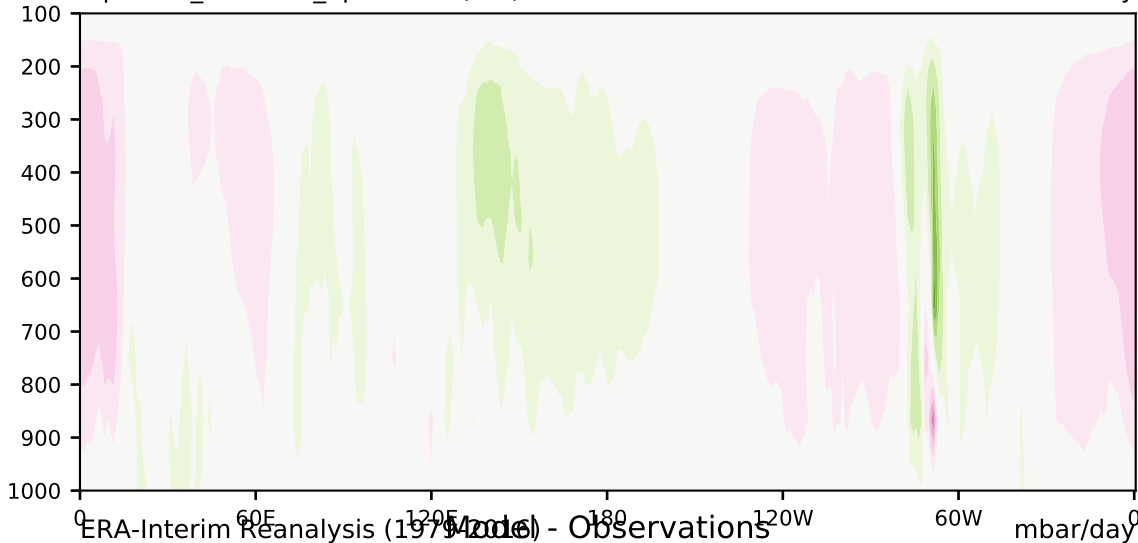

alpha3.0_min10nc_dp1=0.01 (2-6)

mbar/day

Max 24.36
Mean -0.25
Min -28.64

35.0
30.0
25.0
20.0
15.0
10.0
5.0
-5.0
-10.0
-15.0
-20.0
-25.0
-30.0
-35.0