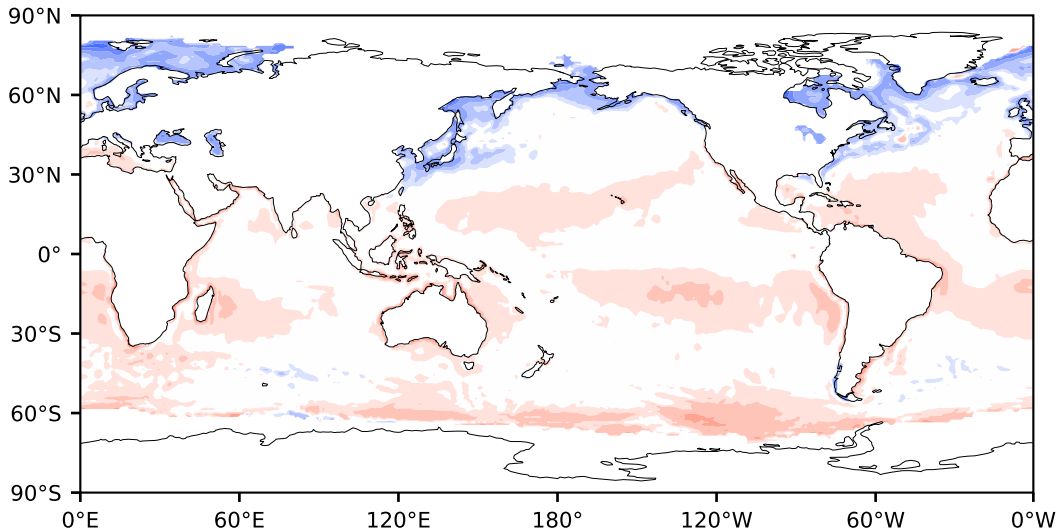

Model - Observations

Max 100.44
Mean 2.78
Min -152.39

RMSE 9.97
CORR 0.59