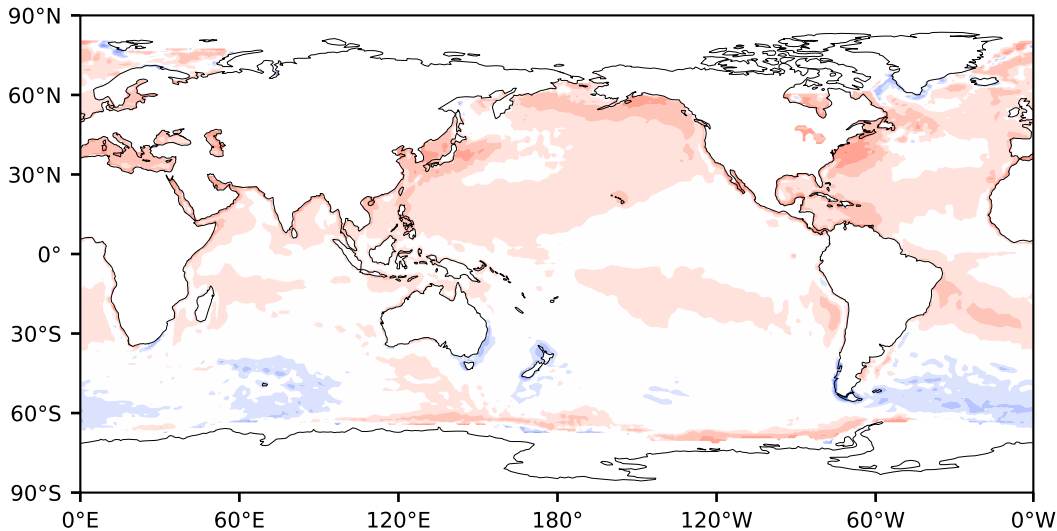

Model - Observations

Max 104.57
Mean 4.79
Min -106.76

RMSE 9.26
CORR 0.55