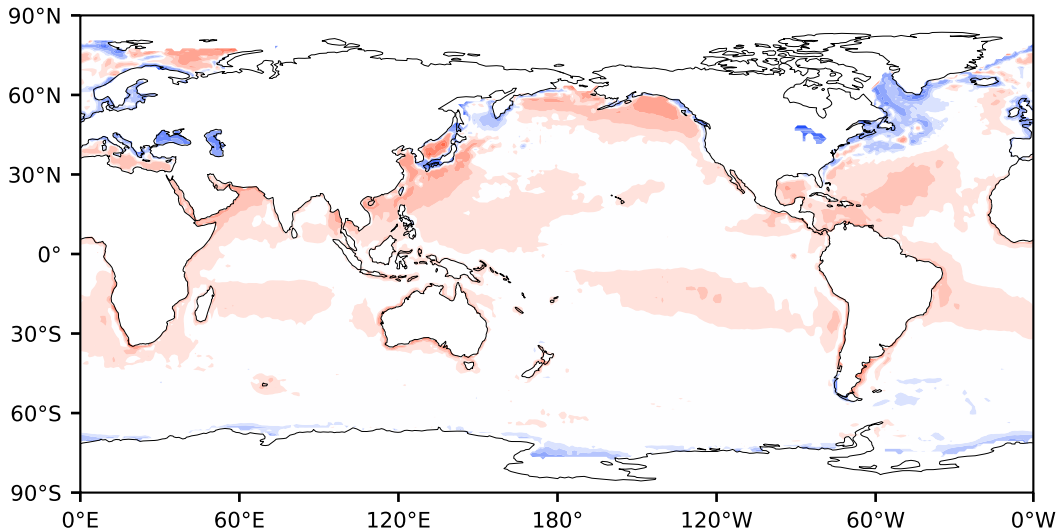

Model - Observations

Max 151.17
Mean 3.43
Min -107.28

RMSE 10.26
CORR 0.87