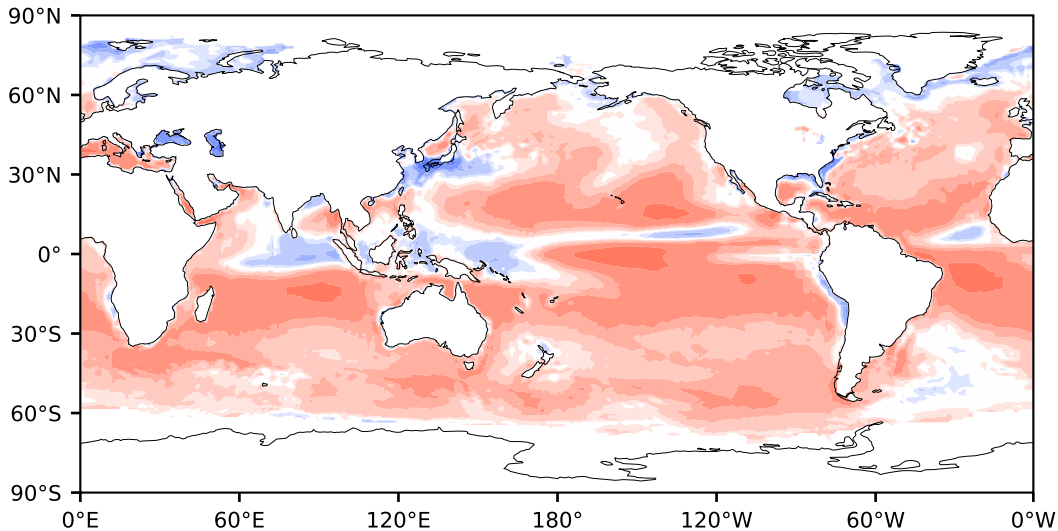

Model - Observations

Max 154.58
Mean 18.62
Min -129.17

RMSE 27.35
CORR 0.91