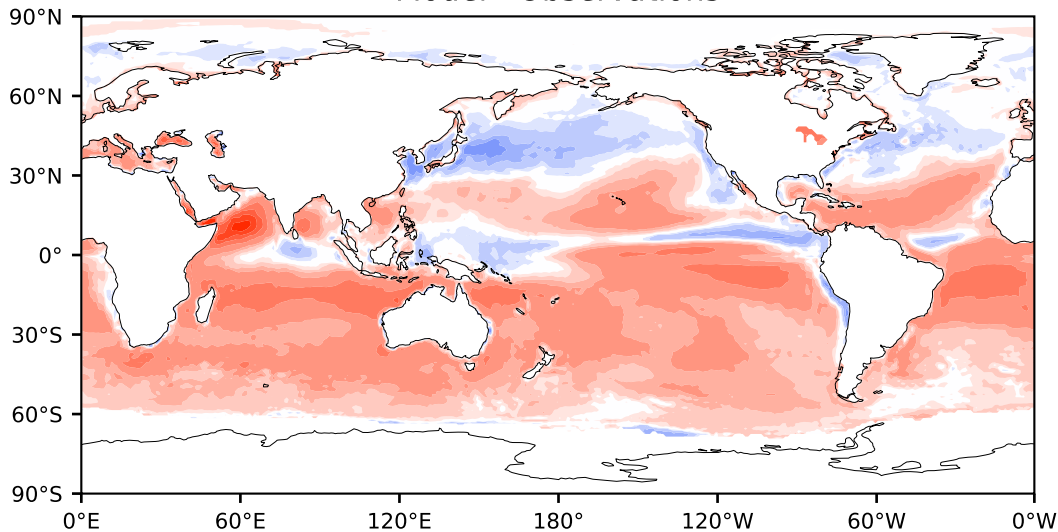

Model - Observations

Max 271.13
Mean 21.12
Min -149.77

RMSE 32.08
CORR 0.93