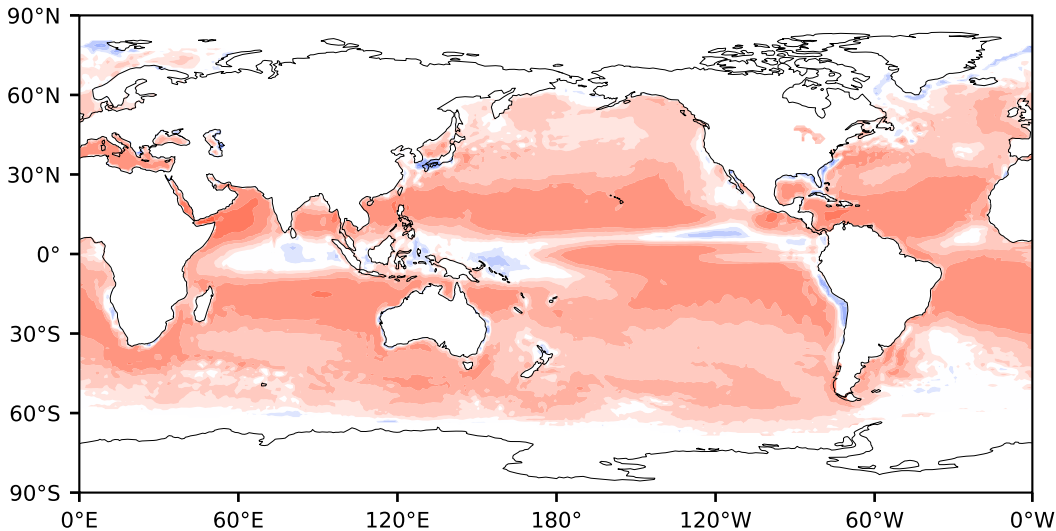

Model - Observations

Max 142.28
Mean 20.97
Min -129.45

RMSE 26.51
CORR 0.95